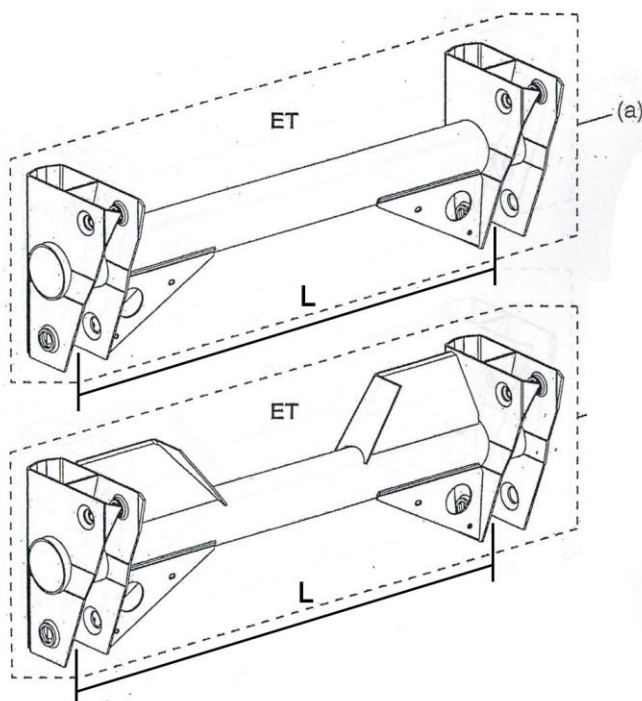

RAPIDE

Pièces Techniques

MAIN SA/XA TYPE T

	(a) REP	(b) REP
	REFERENCE	
L=900	M069611	M052662
L=926	M069654	M052697
L=940	M070709	
L=965	M069689	M052727
L=1000	M070733	M070210
L=1020	M069719	M052751
L=1030	M070776	M070245
L=1060	M070806	M070288
L=1100	M070830	M070326
L=1135	M069743	M052794
L=1141	M070865	M070350
L=1180	M069786	M052824
L=1200	M069816	M052859
L=1235	M069840	M052883
L=1280	M070954	
L=1300	M069875	M052913
L=1320	M069905	M052956
L=1375	M069948	M052980
L=1400	M069972	M063974