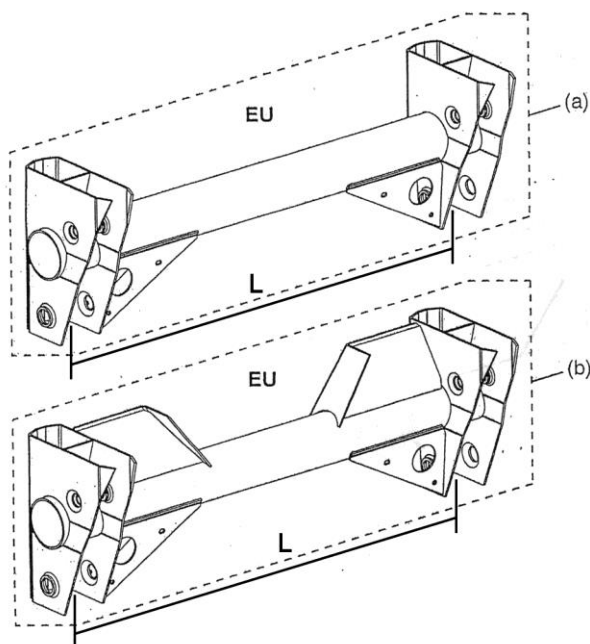

RAPIDE

Pièces Techniques

MAIN SA/XA TYPE U

	(a) REP	(b) REP
	REFERENCE	
L=900	M069638	M052670
L=926	M069662	M052700
L=940	M070717	X
L=965	M069697	M052735
L=1000	M070741	M070229
L=1020	M069727	M052778
L=1030	M070784	M070253
L=1060	M070814	M070296
L=1100	M070849	M070334
L=1135	M069751	M052808
L=1141	M070873	M070369
L=1180	M069794	M052832
L=1200	M069824	M052867
L=1235	M069859	M052891
L=1280	M070962	X
L=1300	M069883	M052921
L=1320	M069913	M052964
L=1375	M069956	M052999
L=1400	M069980	M063982