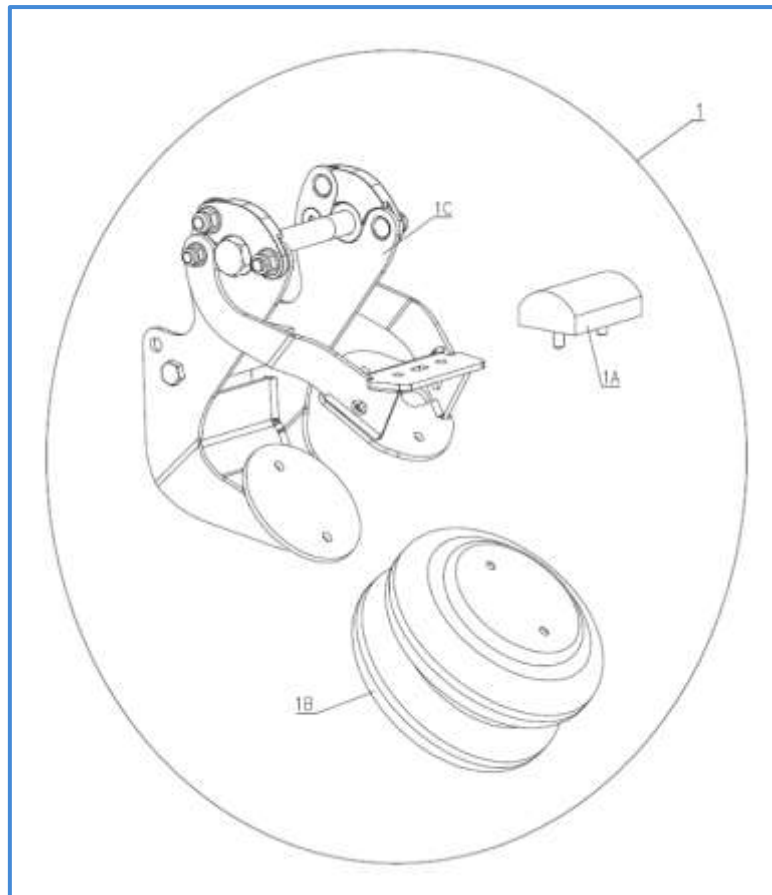

TRAILER PRODUCTS

AXLE LIFT - C51018A PARTS LIST

Item	Description	Part number
1	Complete axle lift	C51018A
1A	Pad	C99033A
1B	Air spring	C33028A
1C	Frame with pins	C51029A

Descriptions and specifications were in effect at the time of this publication and are subject to change without notice or liability. Assali Stefen reserves the right to make design improvements, change or discontinue parts at any time.